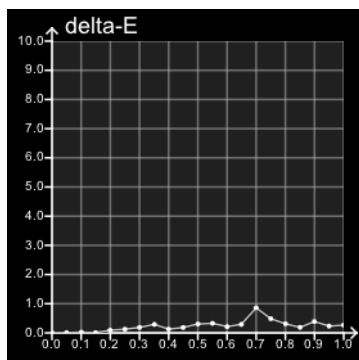

Profile Points: 76

dE00 Coverage

<1: 67 (88.16%)
>1 <2.3: 9 (11.84%)
>2.3: 0 (0.00%)

dE00 Limits

Min: 0.0066
Max: 1.4229
Avg: 0.5321

EIZO CG3146 20206071

2021-11-03

HLG-P3