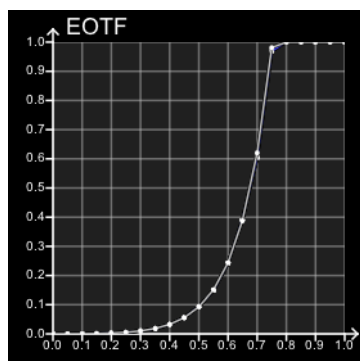

Profile Points: 76

dE00 Coverage

<1: 67 (88.16%)
>1 <2.3: 9 (11.84%)
>2.3: 0 (0.00%)

dE00 Limits

Min: 0.0066
Max: 1.4229
Avg: 0.5321

EIZO CG3146 20206071

2021-11-03

HLG-P3