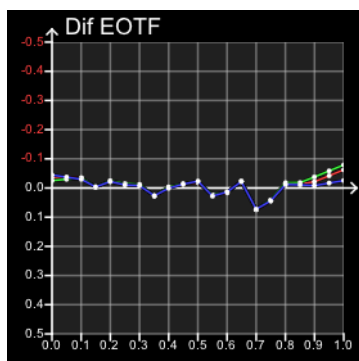

Profile Points: 76

dE00 Coverage

<1: 67 (88.16%)
>1 <2.3: 9 (11.84%)
>2.3: 0 (0.00%)

dE00 Limits

Min: 0.0066
Max: 1.4229
Avg: 0.5321

EIZO CG3146 20206071

2021-11-03

HLG-P3